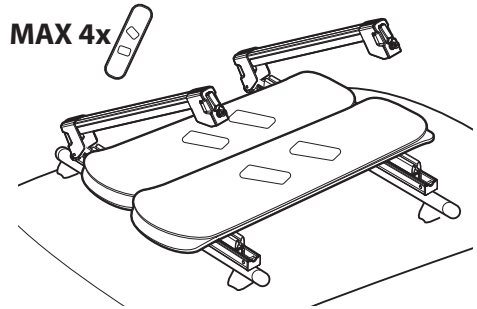

YELO 6 NS

④ — YELO 4 NS / YELO 6 NS

NO!

OK