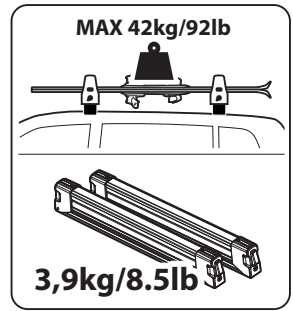

YELO 6 NS

④ — YELO 4 NS / YELO 6 NS

NO!

OK