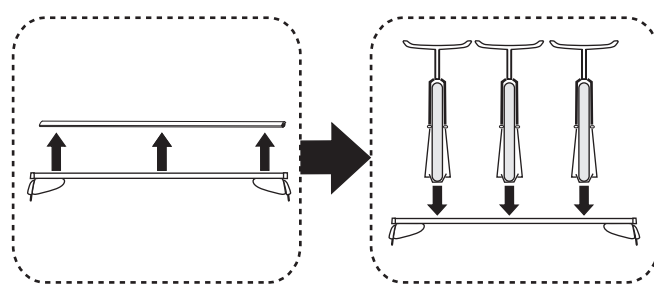

nur bei / only for Part-No.: 045 130