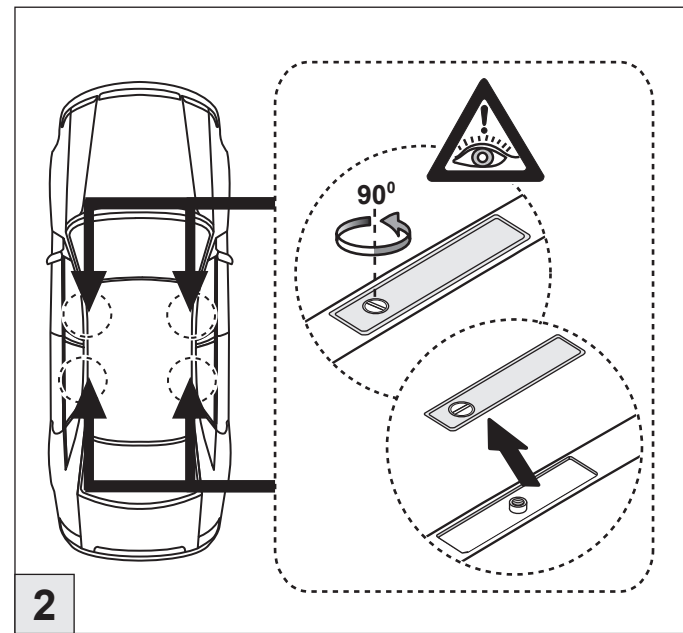

Atera SIGNO

Ford C-Max
Ford Focus (3+5-türig/doors/portes)

08/2003–11/2010
12/2004–

Ford Focus Kombi (o. Reling/without rail/sans barres) 12/2004–04/2011
Ford Focus (4-türig/doors/portes) 04/2005–