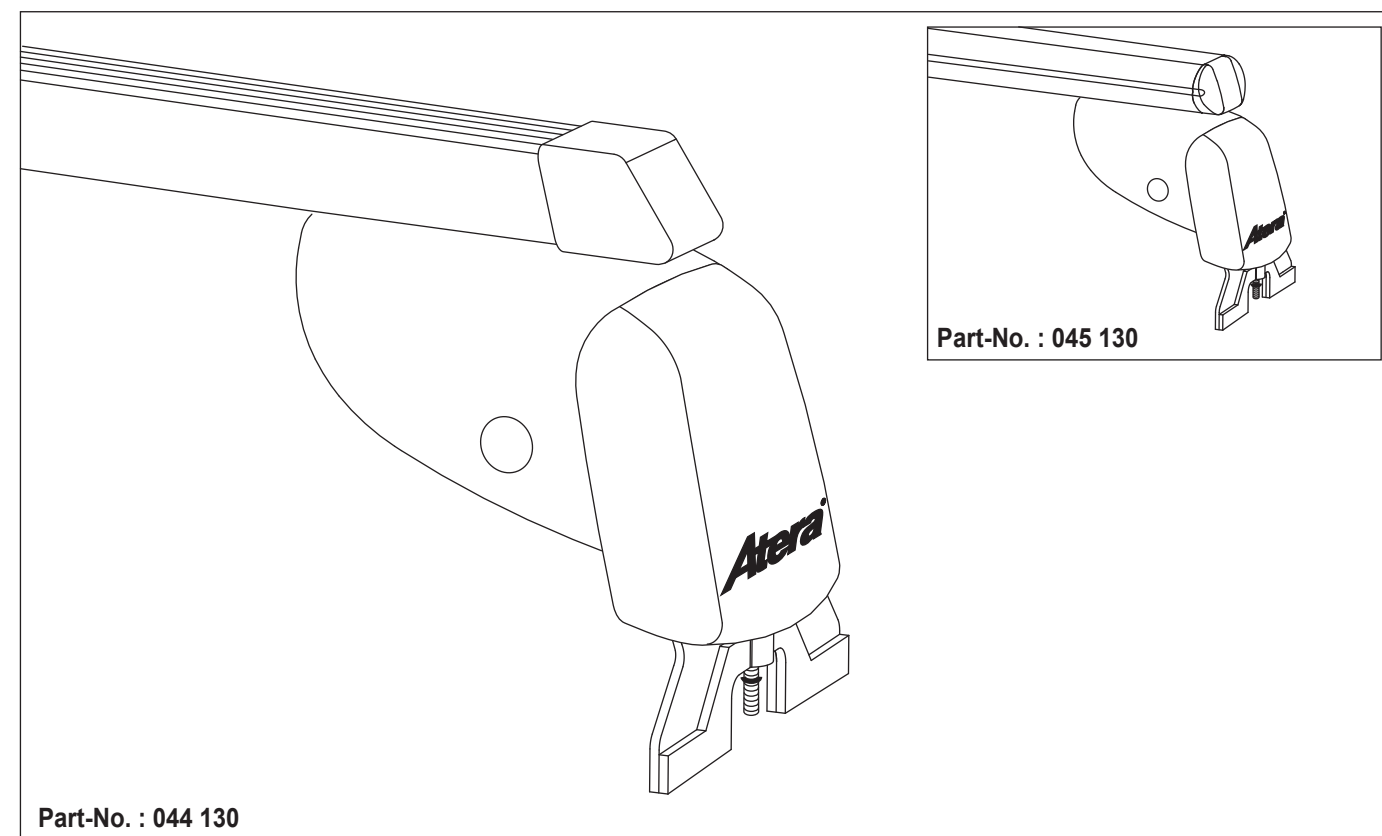

nur bei / only for Part-No.: 045 130