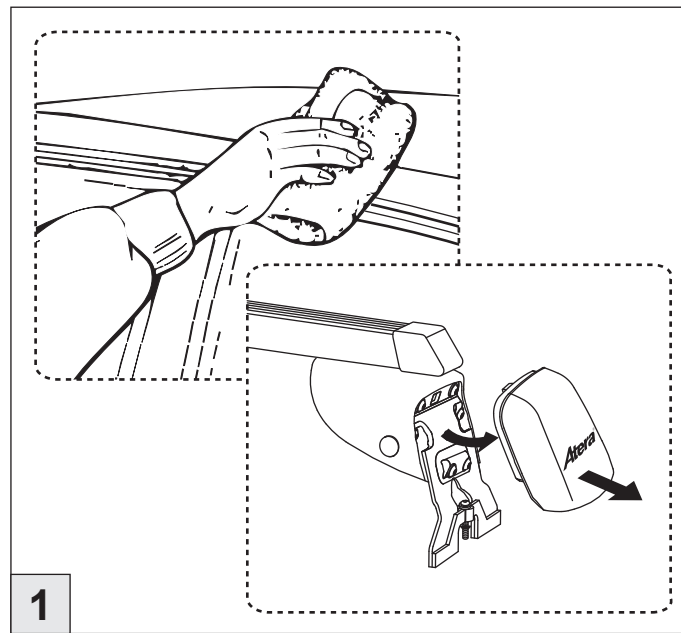

Atera SIGNO

Ford C-Max
Ford Focus (3+5-türig/doors/portes)

08/2003–11/2010
12/2004–

Ford Focus Kombi (o. Reling/without rail/sans barres) 12/2004–04/2011
Ford Focus (4-türig/doors/portes) 04/2005–