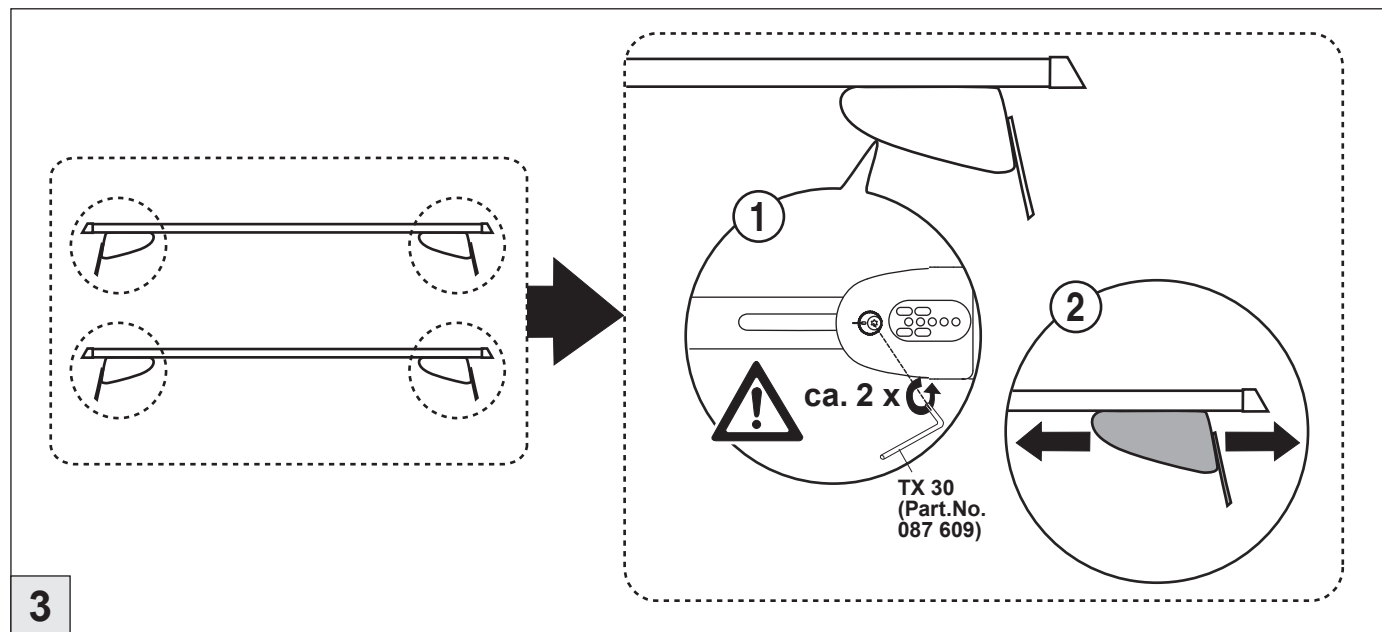

Atera SIGNO

Ford C-Max
Ford Focus (3+5-türig/doors/portes)

08/2003–11/2010
12/2004–

Ford Focus Kombi (o. Reling/without rail/sans barres) 12/2004–04/2011
Ford Focus (4-türig/doors/portes) 04/2005–