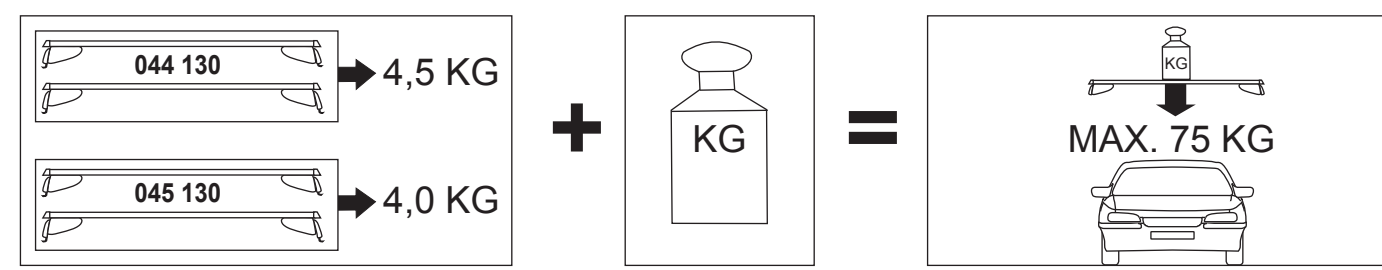

nur bei / only for Part-No.: 045 130