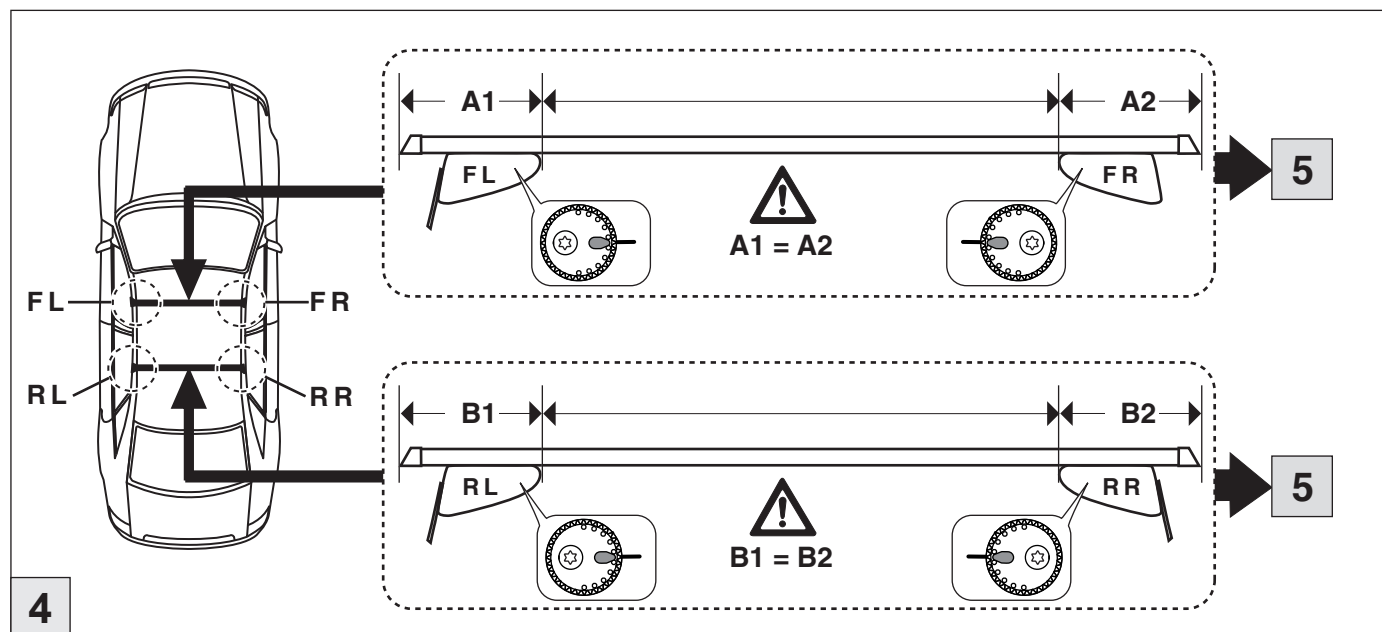

Atera SIGNO

Ford C-Max
Ford Focus (3+5-türig/doors/portes)

08/2003–11/2010
12/2004–

Ford Focus Kombi (o. Reling/without rail/sans barres) 12/2004–04/2011
Ford Focus (4-türig/doors/portes) 04/2005–