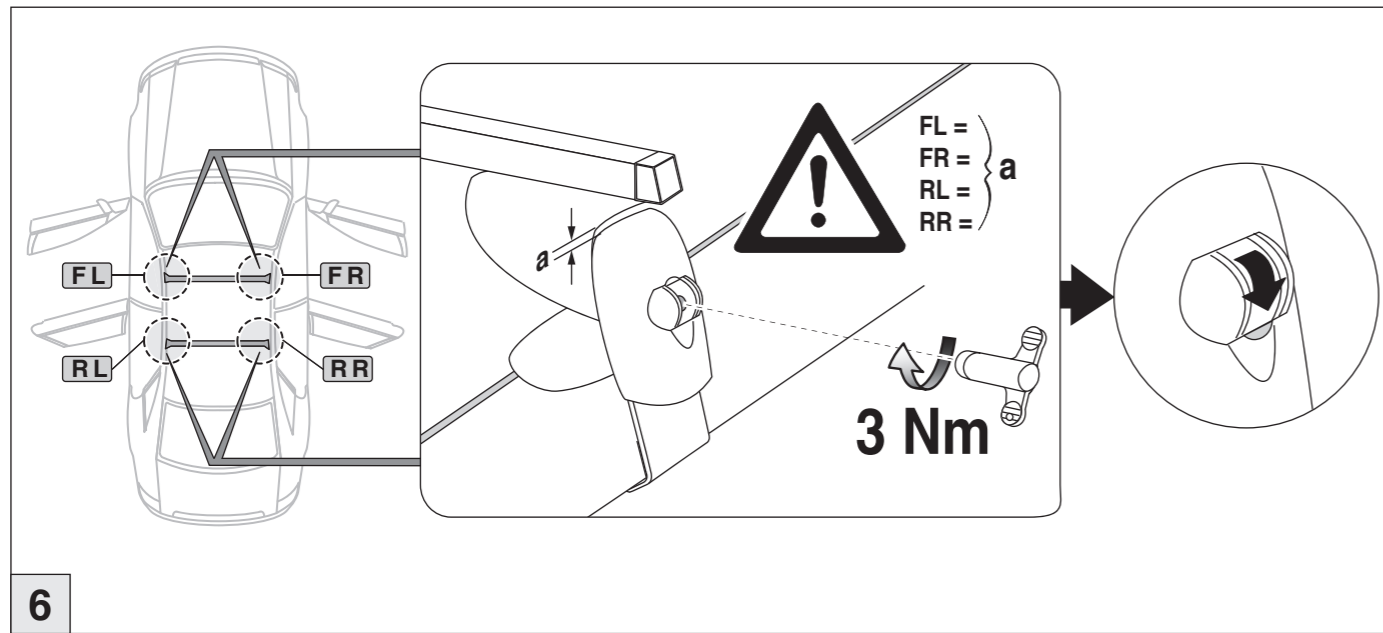

Atera SIGNO

Opel Insignia Grand Sport 06/2017–
Opel Insignia GSI Limousine 04/2018