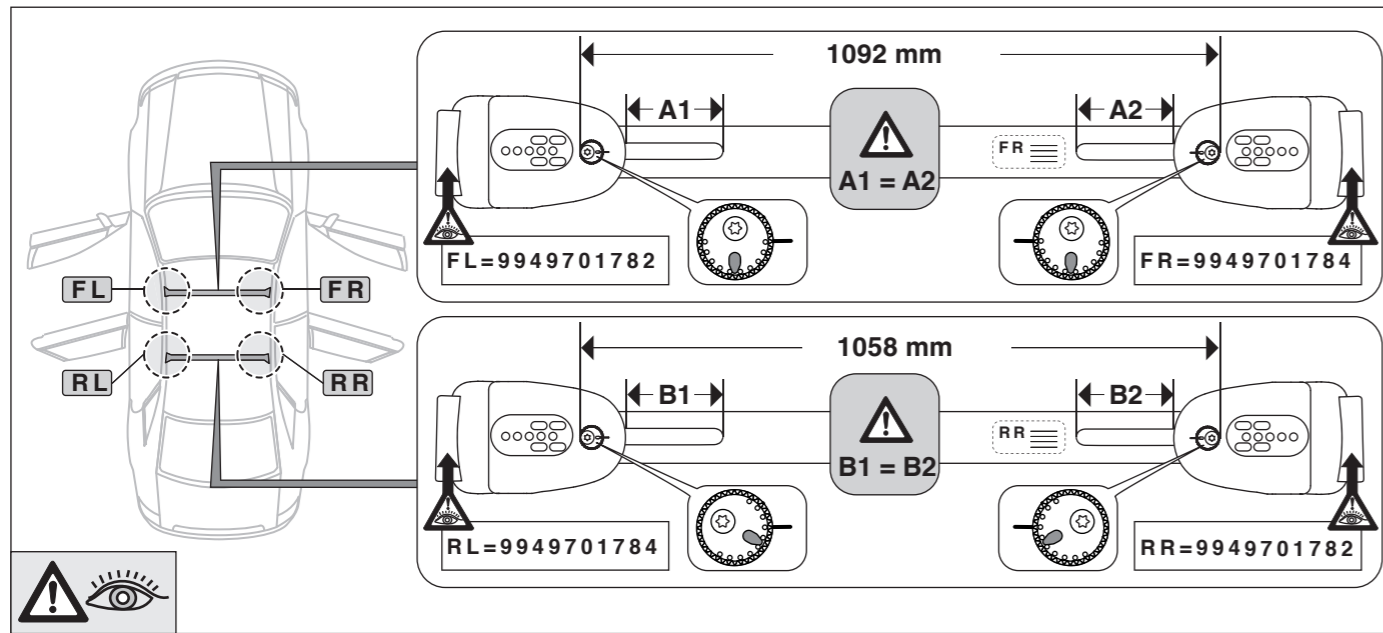

Atera SIGNO

Opel Insignia Grand Sport 06/2017–
Opel Insignia GSI Limousine 04/2018–