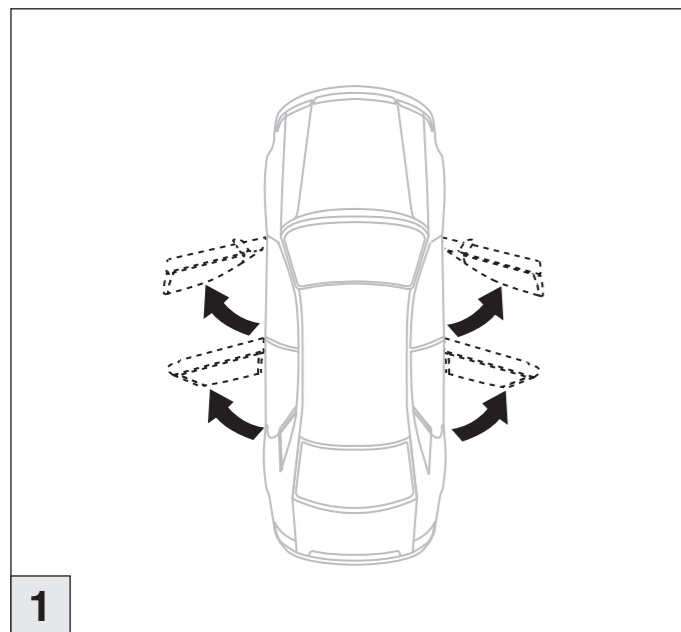

Atera SIGNO

Opel Insignia Grand Sport 06/2017–
Opel Insignia GSI Limousine 04/2018–