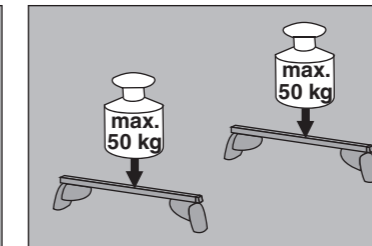

Atera
MADE IN GERMANY

Atera GmbH
Im Herrach 1
D-88299 Leutkirch
Internet: www.atera.de

© ATERA GmbH
Ref.-Nr.: 044 326_096434432600_992570050200
Ref.-Nr.: 045 326_096434532600_992570050200
Stand/State: 05/10/2015 – Rev 00 Ver 00