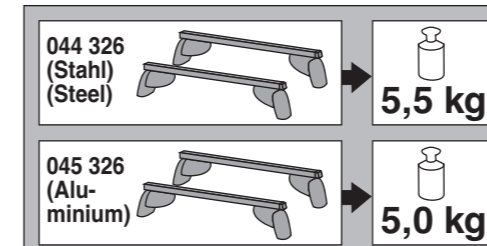

Atera
MADE IN GERMANY

Atera GmbH
Im Herrach 1
D-88299 Leutkirch
Internet: www.atera.de

© ATERA GmbH
Ref.-Nr.: 044 326_096434432600_992570050200
Ref.-Nr.: 045 326_096434532600_992570050200
Stand/State: 05/10/2015 – Rev 00 Ver 00