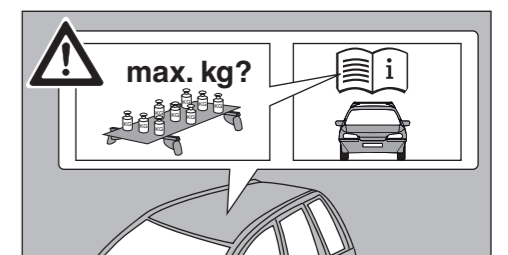

Atera
MADE IN GERMANY

Atera GmbH
Im Herrach 1
D-88299 Leutkirch
Internet: www.atera.de

© ATERA GmbH
Ref.-Nr.: 044 322_096434432200_992570050200
Stand/State: 31/03/2015 – Rev 00 Ver 00