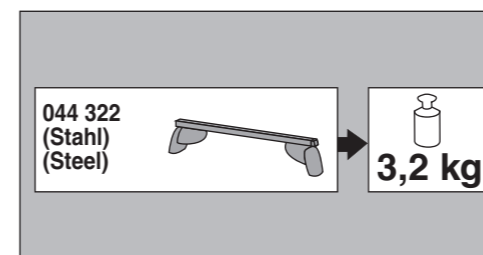

Atera
MADE IN GERMANY

Atera GmbH
Im Herrach 1
D-88299 Leutkirch
Internet: www.atera.de

© ATERA GmbH
Ref.-Nr.: 044 322_096434432200_992570050200
Stand/State: 31/03/2015 – Rev 00 Ver 00