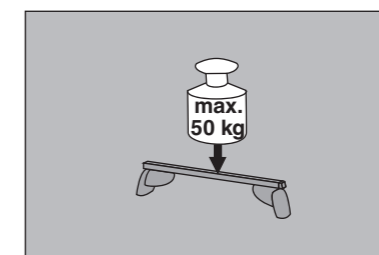

Atera
MADE IN GERMANY

Atera GmbH
Im Herrach 1
D-88299 Leutkirch
Internet: www.atera.de

© ATERA GmbH
Ref.-Nr.: 044 322_096434432200_992570050200
Stand/State: 31/03/2015 – Rev 00 Ver 00