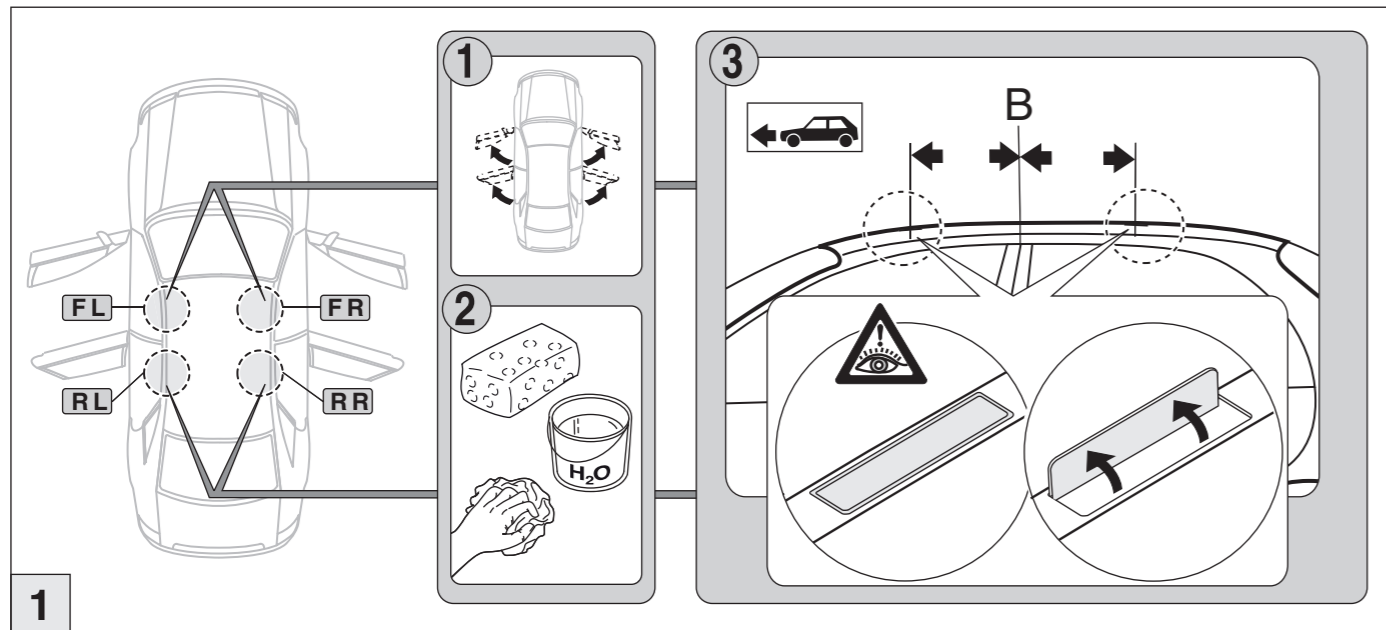

Atera SIGNO

Opel Vectra Limousine	04/2002–	Opel Astra Limousine (5-türig/5-doors)	12/2009–10/2015
Opel Meriva	2003–	Opel Astra GTC	01/2012–
Opel Zafira Tourer	01/2012–	Opel Astra Stufenheck (4-türig/4-doors)	10/2012–
Opel Corsa (3+5-türig/3+5 doors)	09/2006–	Opel Adam	01/2013–