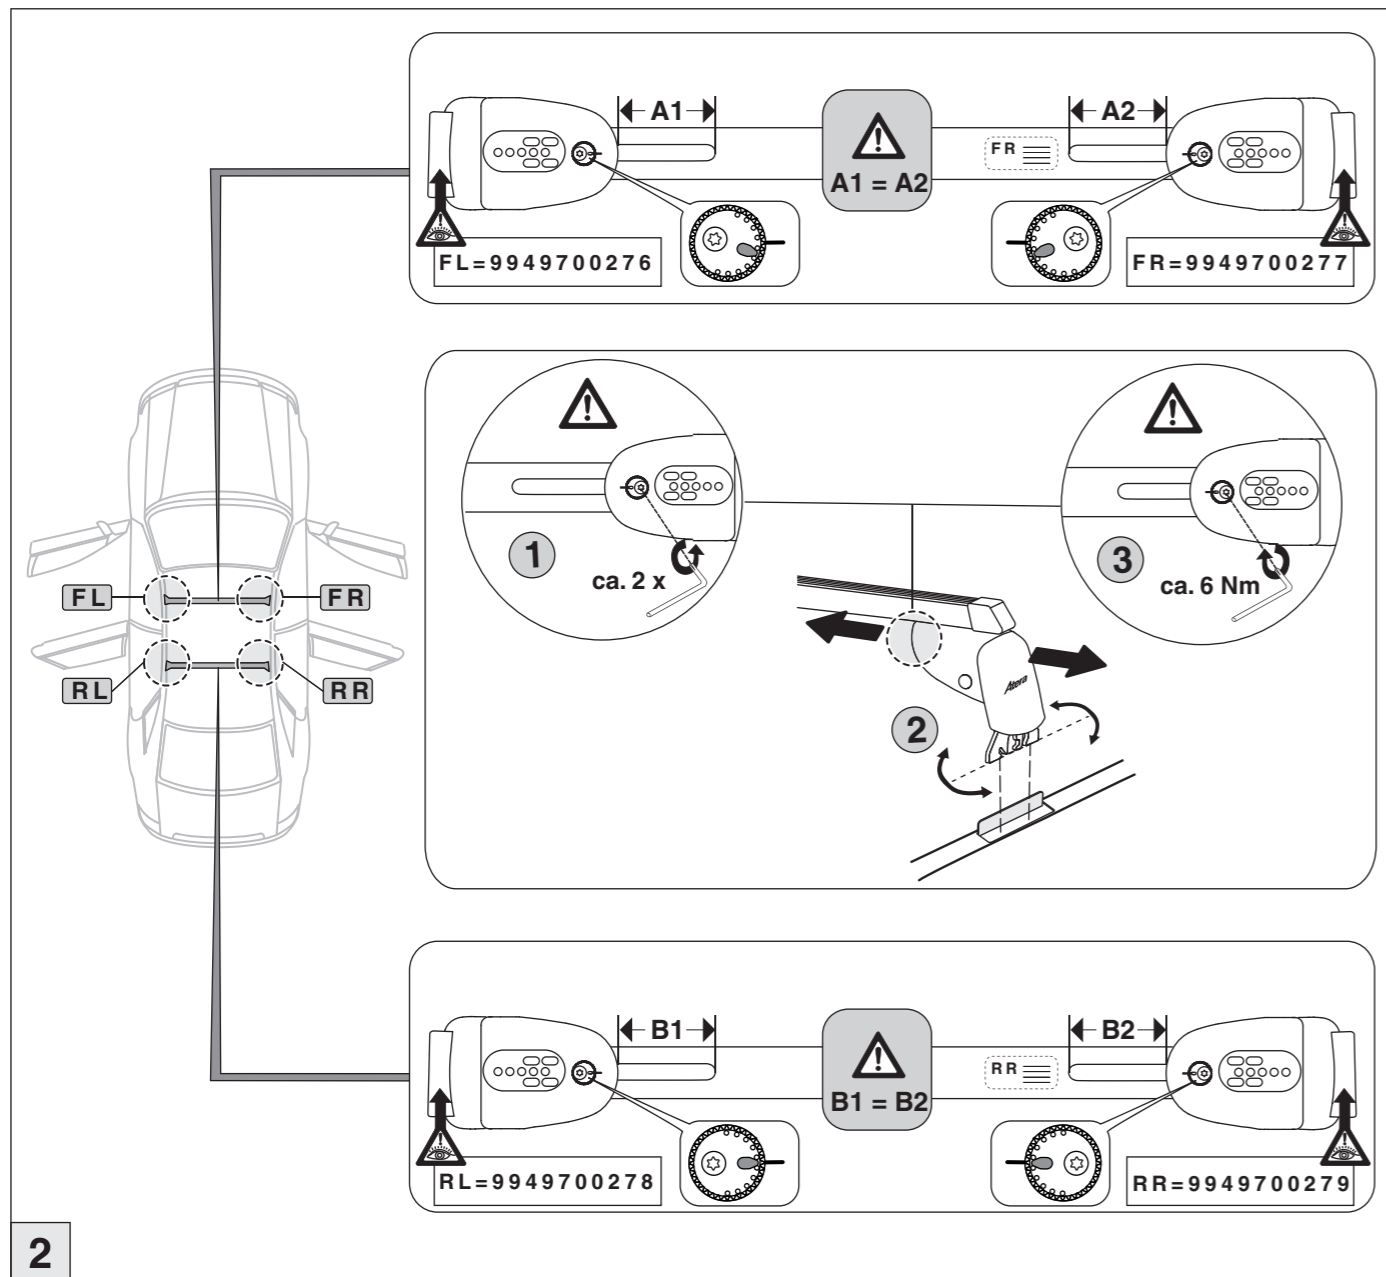

Atera SIGNO

Opel Vectra Limousine	04/2002–	Opel Astra Limousine (5-türig/5-doors)	12/2009–10/2015
Opel Meriva	2003–	Opel Astra GTC	01/2012–
Opel Zafira Tourer	01/2012–	Opel Astra Stufenheck (4-türig/4-doors)	10/2012–
Opel Corsa (3+5-türig/3+5 doors)	09/2006–	Opel Adam	01/2013–